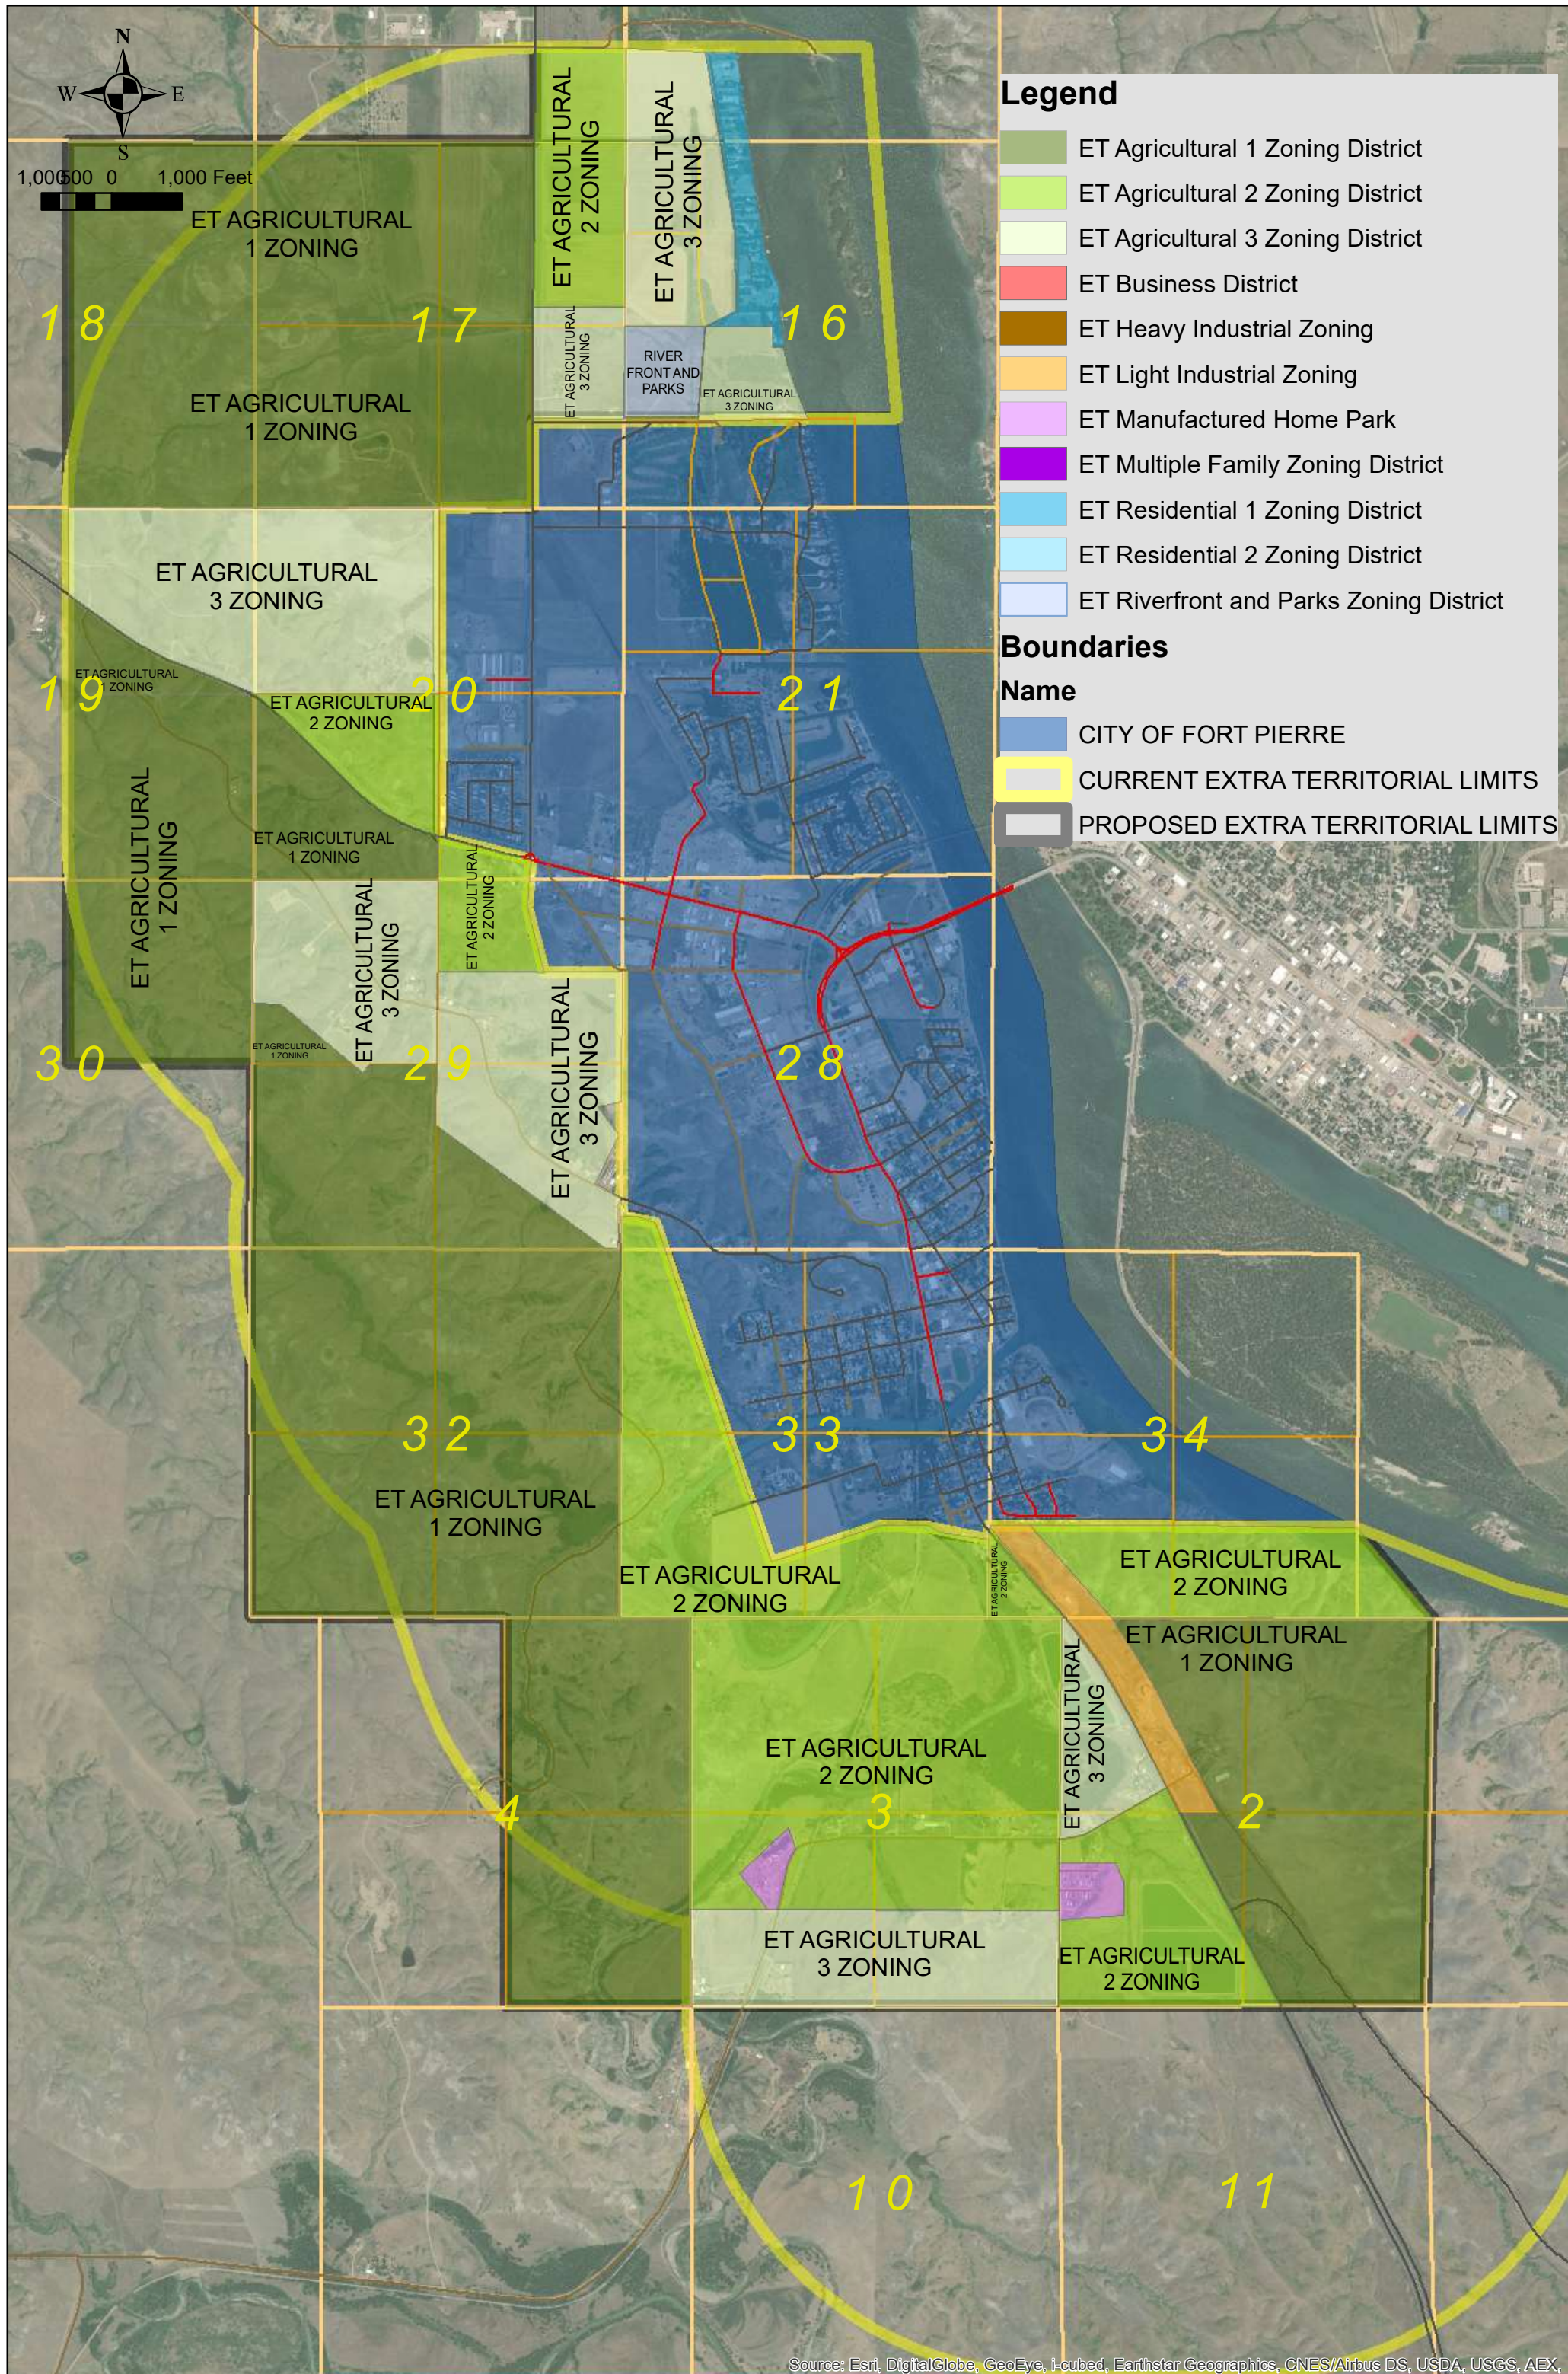

PROPOSED EXTRA TERRITORIAL ZONING DISTRICTS

Legend

- ET Agricultural 1 Zoning District
- ET Agricultural 2 Zoning District
- ET Agricultural 3 Zoning District
- ET Business District
- ET Heavy Industrial Zoning
- ET Light Industrial Zoning
- ET Manufactured Home Park
- ET Multiple Family Zoning District
- ET Residential 1 Zoning District
- ET Residential 2 Zoning District
- ET Riverfront and Parks Zoning District

Boundaries

- Name**
- CITY OF FORT PIERRE
 - CURRENT EXTRA TERRITORIAL LIMITS
 - PROPOSED EXTRA TERRITORIAL LIMITS